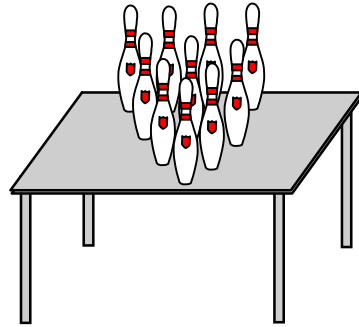

Man on man, double elimination.

STOP PLATES

Shooters start with muzzle on the table, guns loaded, finger off the trigger. At the buzzer, the shooter will knock down 6 plates on the plate rack and then clear the table of bowling pins. Finally, the shooter will knock down their stop plate. Shooter will be DQ'd if they hit the stop plate before all pins have fallen or if they fail to knock down a plate on the rack.